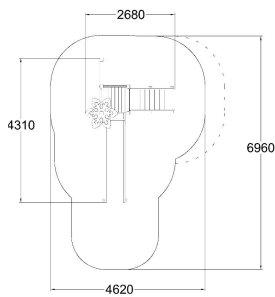

# FOX'S WINTER ADVENTURE

-  Climbing  
1
-  Meeting points  
1
-  Play panels  
1
-  Slides  
1
-  Towers  
1

Impact area, m <sup>2</sup>	25
Max. free fall height, mm	1470
Safety info	EN 1176-1, (3) TÜV