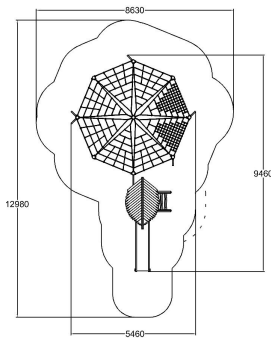

-  Climbing  
10
-  Slides  
1
-  Towers  
2

User age	3+
Number of users	34
Product length, mm	9460
Product width, mm	5460
Product height, mm	3820
Impact area, m <sup>2</sup>	68
Falling space, m <sup>2</sup>	68.6
Max. free fall height, mm	1760
Safety info	EN 1176-1, 4 TÜV
Installation time (for 1), h	14