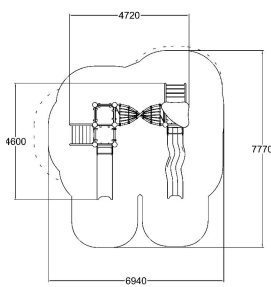

-  Climbing
3
-  Roofs
1
-  Slides
2
-  Towers
2

Product length, mm	4720
Product width, mm	4600
Product height, mm	3410
Impact area, m ²	44
Max. free fall height, mm	2250
Safety info	EN 1176-1, 3 TÜV