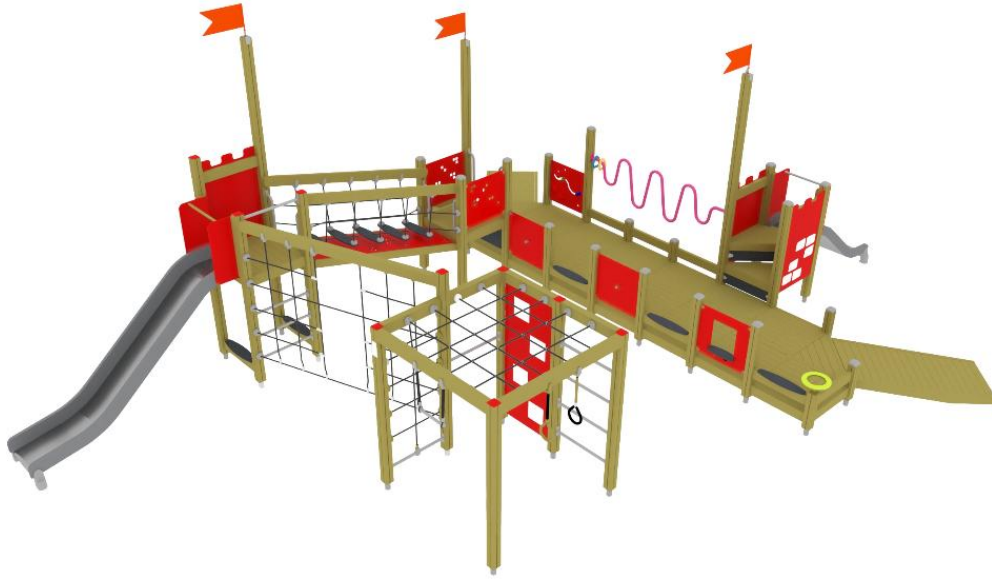

Q15036

CLIMBING & INCLUSIVE PLAY

User age	1+
Impact area, m ²	75
Max. free fall height, mm	2190
Safety info	EN 1176-1, 3 TÜV
Ropes	