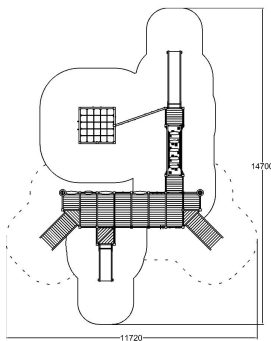

Q15036

CLIMBING & INCLUSIVE PLAY

User age	1+
Impact area, m ²	75
Max. free fall height, mm	2190
Safety info	EN 1176-1, 3 TÜV
Ropes	