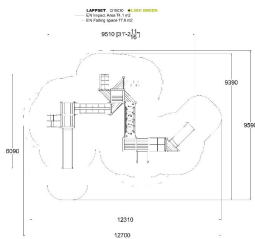

-  Bridges
2
-  Climbing
3
-  Crawling
1
-  Roofs
3
-  Slides
2
-  Towers
4

User age	1+
Impact area, m ²	72
Falling space, m ²	12310
Max. free fall height, mm	1470
Safety info	EN 1176-1, 4 TÜV
Ropes	