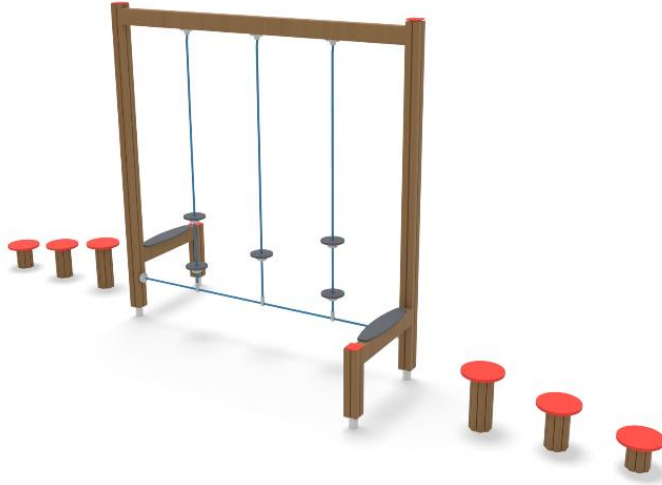

BALANCE TRACK

User age	4+
Number of users	5
Product length, mm	6070
Product width, mm	1690
Product height, mm	2510
Impact area, m <sup>2</sup>	11.7
Falling space, m <sup>2</sup>	17.8
Max. free fall height, mm	950
Safety info	EN 1176-1 TÜV
Ropes	