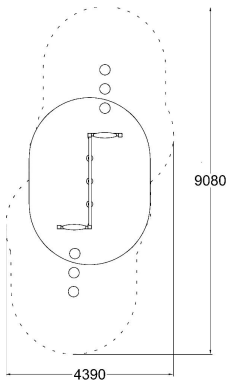

BALANCE TRACK

User age	4+
Number of users	5
Product length, mm	6070
Product width, mm	1690
Product height, mm	2510
Impact area, m <sup>2</sup>	11.7
Falling space, m <sup>2</sup>	17.8
Max. free fall height, mm	950
Safety info	EN 1176-1 TÜV
Ropes	