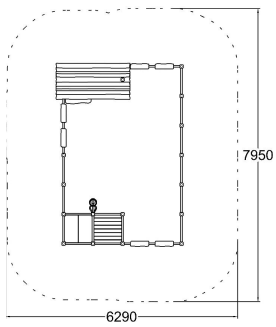

**BEACH HOUSE SAND PLAY**

User age	1+
Number of users	15
Safety info	EN 1176-1 TÜV