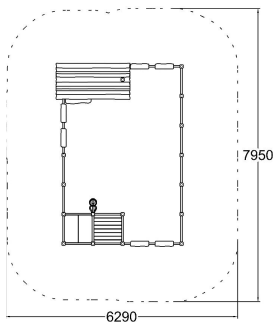

BEACH HOUSE SAND PLAY

User age	1+
Number of users	15
Safety info	EN 1176-1 TÜV