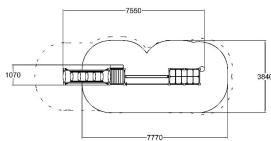

-  Balancing
1
-  Bridges
1
-  Exercising
1
-  Towers
2

Product length, mm	7550
Product width, mm	1070
Product height, mm	1360
Impact area, m ²	28
Max. free fall height, mm	390
Safety info	EN 1176-1:2017 TÜV
Ropes	