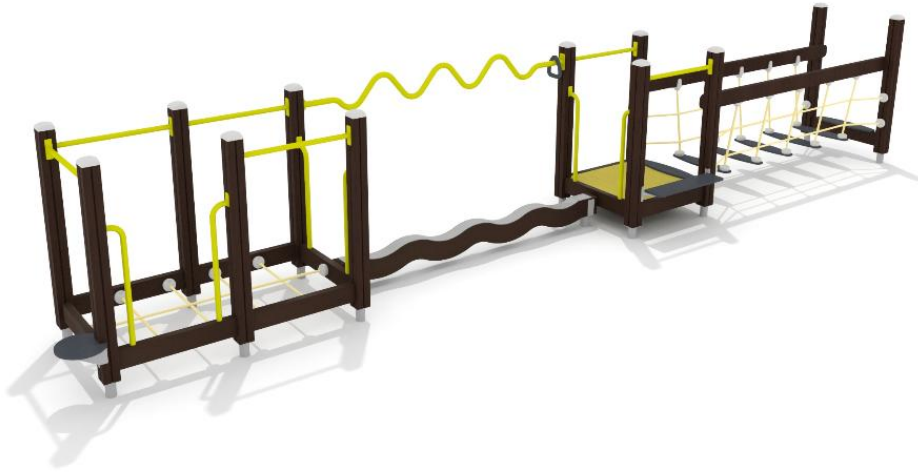

-  Balancing
1
-  Bridges
1
-  Exercising
1
-  Towers
2

Product length, mm	7550
Product width, mm	1070
Product height, mm	1360
Impact area, m ²	28
Max. free fall height, mm	390
Safety info	EN 1176-1:2017 TÜV
Ropes	