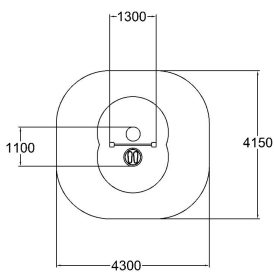

CORE TWISTER + BALANCE SPRING

Number of users	2
Product length, mm	1300
Product width, mm	1100
Product height, mm	1630
Max. free fall height, mm	320
Safety info	EN 16630, EN 1176-1 TÜV