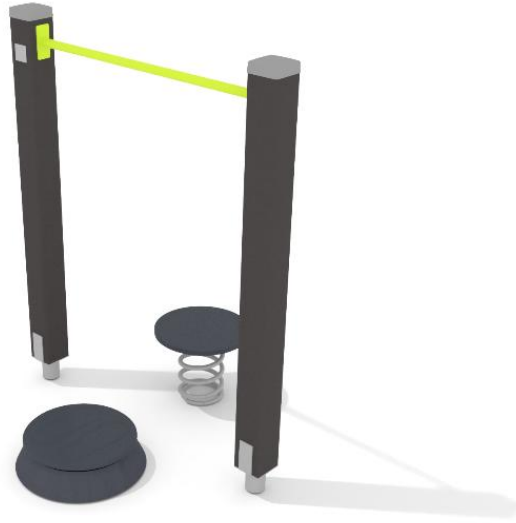

CORE TWISTER + BALANCE SPRING

Number of users	2
Product length, mm	1300
Product width, mm	1100
Product height, mm	1630
Max. free fall height, mm	320
Safety info	EN 16630, EN 1176-1 TÜV