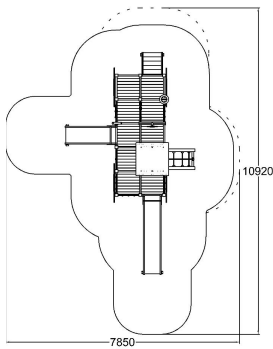

-  Climbing
2
-  Meeting points
2
-  Play panels
10
-  Roofs
1
-  Slides
2
-  Towers
1

User age	1+
Number of users	27
Product length, mm	7440
Product width, mm	4360
Product height, mm	3320
Impact area, m ²	47
Falling space, m ²	50
Height required, mm	4320
Max. free fall height, mm	1470
Safety info	EN 1176-1, 3 TÜV
Ropes	