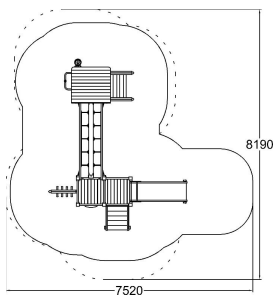

-  Balancing  
1
-  Bridges  
1
-  Climbing  
3
-  Meeting points  
3
-  Play panels  
1
-  Roofs  
1
-  Slides  
1
-  Towers  
2

User age	1+
Number of users	16
Product length, mm	4960
Product width, mm	4200
Product height, mm	3370
Impact area, m <sup>2</sup>	37
Falling space, m <sup>2</sup>	42
Height required, mm	4370
Max. free fall height, mm	1470
Safety info	EN 1176-1, 3 TÜV
Ropes	