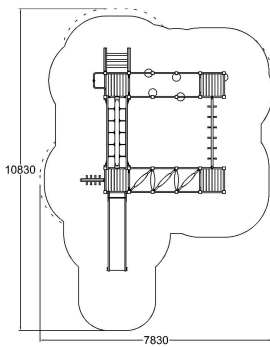

 Balancing  
2

 Bridges  
1

 Climbing  
6

 Meeting points  
4

 Slides  
1

 Towers  
4

User age	4+
Number of users	20
Product length, mm	7560
Product width, mm	4930
Product height, mm	2280
Impact area, m <sup>2</sup>	59
Falling space, m <sup>2</sup>	60
Max. free fall height, mm	1470
Safety info	EN 1176-1, 3 TÜV
Ropes	