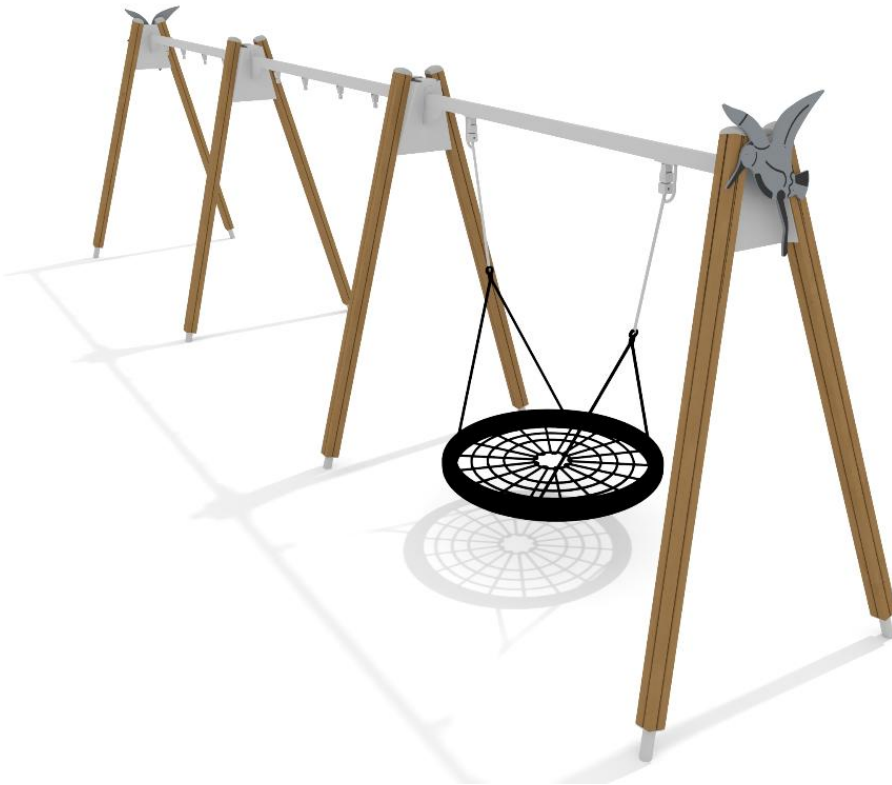

GODWIT SWING FOR 4 WITH BIRD NEST FLORA

Product length, mm	1750
Product width, mm	10200
Product height, mm	2810
Impact area, m ²	67.1
Falling space, m ²	67.1
Max. free fall height, mm	1400
Safety info	EN 1176-1, 2 TÜV