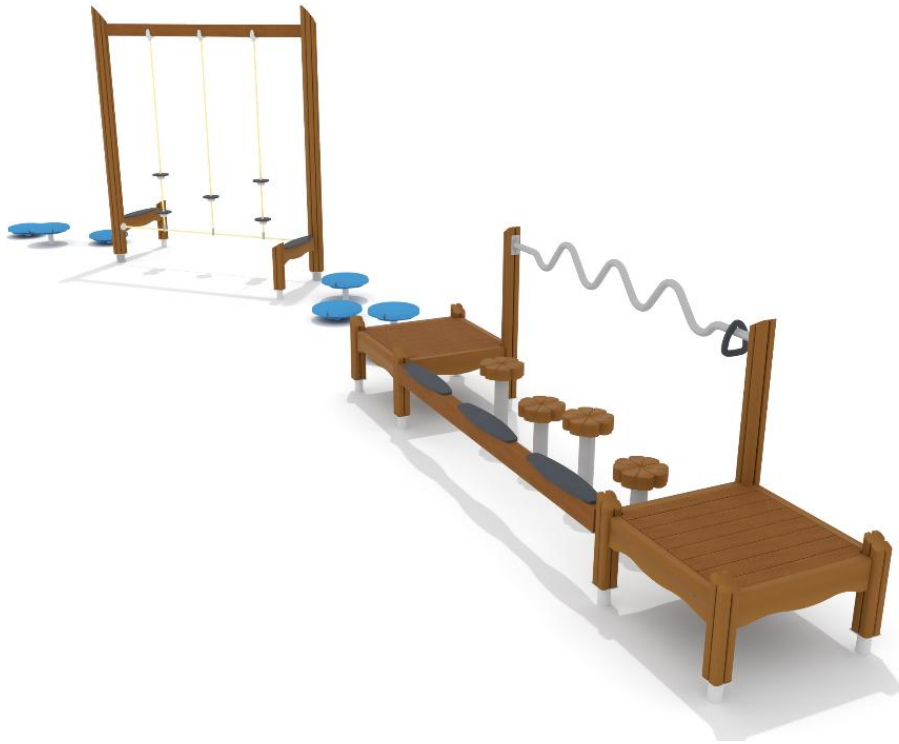

# BALANCE TRACK

-  Balancing  
5
-  Climbing  
1
-  Towers  
2

|                               |   |
|-------------------------------|---|
| Product length, mm            | 11220   |
| Product width, mm             | 2960  |
| Product height, mm            | 2700  |
| Impact area, m <sup>2</sup>   | 13  |
| Falling space, m <sup>2</sup> | 52.6  |
| Max. free fall height, mm     | 1000  |
| Safety info                   | EN 1176-1 TÜV   |
| Ropes                         |  |