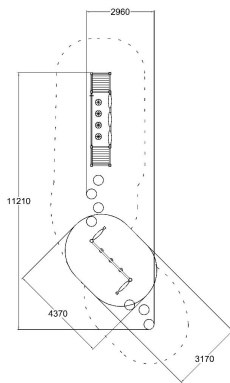

# BALANCE TRACK

-  Balancing  
5
-  Climbing  
1
-  Towers  
2

|                               |   |
|-------------------------------|---|
| Product length, mm            | 11220   |
| Product width, mm             | 2960  |
| Product height, mm            | 2700  |
| Impact area, m <sup>2</sup>   | 13  |
| Falling space, m <sup>2</sup> | 52.6  |
| Max. free fall height, mm     | 1000  |
| Safety info                   | EN 1176-1 TÜV   |
| Ropes                         |  |