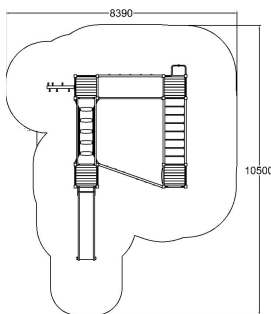

-  Bridges
2
-  Climbing
6
-  Meeting points
4
-  Slides
1
-  Towers
4

User age	4+
Number of users	24
Product length, mm	7080
Product width, mm	5080
Product height, mm	2760
Impact area, m ²	64
Falling space, m ²	64
Height required, mm	3760
Max. free fall height, mm	2470
Safety info	EN 1176-1, 3 TÜV
Ropes	