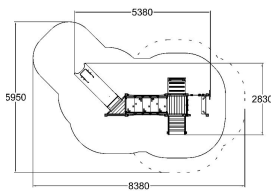

# SMALL TOWER PLAY

-  Bridges  
1
-  Climbing  
1
-  Meeting points  
1
-  Play panels  
4
-  Slides  
1
-  Towers  
2

User age	1+
Number of users	12
Product length, mm	5380
Product width, mm	2830
Product height, mm	1940
Impact area, m <sup>2</sup>	27.9
Falling space, m <sup>2</sup>	33.7
Height required, mm	2940
Max. free fall height, mm	1000
Safety info	EN 1176-1, 3 TÜV
Installation time (for 1), h	12
Ropes	