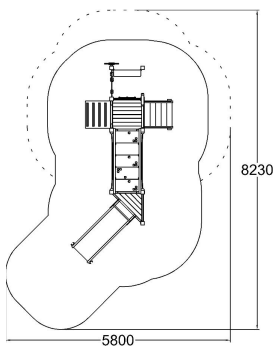

SMALL TOWER PLAY

-  Bridges
1
-  Climbing
1
-  Meeting points
2
-  Play panels
4
-  Slides
1
-  Towers
2

User age	1+
Number of users	12
Product length, mm	5170
Product width, mm	2620
Product height, mm	1900
Impact area, m ²	27
Falling space, m ²	33
Height required, mm	2900
Max. free fall height, mm	1000
Safety info	EN 1176-1, 3 TÜV
Ropes	