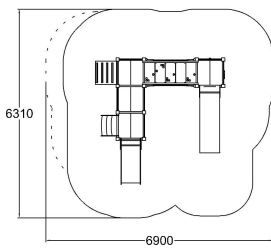

-  Bridges
1
-  Climbing
1
-  Meeting points
3
-  Play panels
2
-  Slides
2
-  Towers
3

User age	1+
Number of users	16
Impact area, m ²	36
Max. free fall height, mm	1000
Safety info	EN 1176-1, 3 TÜV
Ropes	