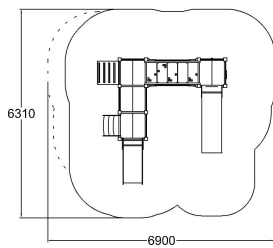

-  Bridges  
1
-  Climbing  
1
-  Meeting points  
3
-  Play panels  
2
-  Slides  
2
-  Towers  
3

|                             |   |
|-----------------------------|---|
| User age                    | 1+  |
| Number of users             | 16  |
| Impact area, m <sup>2</sup> | 36  |
| Max. free fall height, mm   | 1000  |
| Safety info                 | EN 1176-1, 3 TÜV  |
| Ropes                       |  |