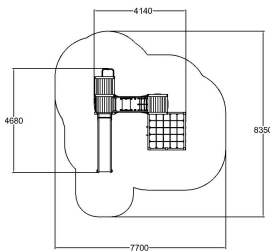

ACTIVITY TOWER

-  Bridges
1
-  Climbing
5
-  Meeting points
2
-  Roofs
2
-  Slides
1
-  Towers
4

User age	4+
Number of users	20
Impact area, m ²	47
Falling space, m ²	49
Max. free fall height, mm	1970
Safety info	EN 1176-1, 3 TÜV
Ropes	