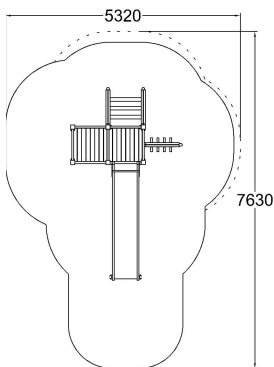

-  Climbing
3
-  Meeting points
1
-  Slides
1
-  Towers
1

User age	4+
Number of users	10
Product length, mm	4360
Product width, mm	2530
Product height, mm	2290
Impact area, m ²	27
Falling space, m ²	28
Height required, mm	3290
Max. free fall height, mm	1470
Safety info	EN 1176-1, 3:2017 TÜV