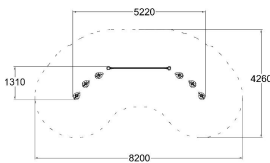

# BALANCING ADVENTURE

User age	4+
Number of users	8
Max. free fall height, mm	400
Safety info	EN 1176-1:2017 TÜV
Installation time (for 1), h	5