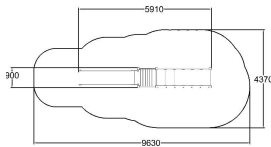

-  Climbing  
2
-  Exercising  
1
-  Play panels  
1
-  Slides  
1

Number of users	7
Product length, mm	900
Product width, mm	5910
Product height, mm	2490
Impact area, m <sup>2</sup>	33.5
Falling space, m <sup>2</sup>	33.5
Max. free fall height, mm	1970
Safety info	EN 1176-1, 3 TÜV
Ropes	