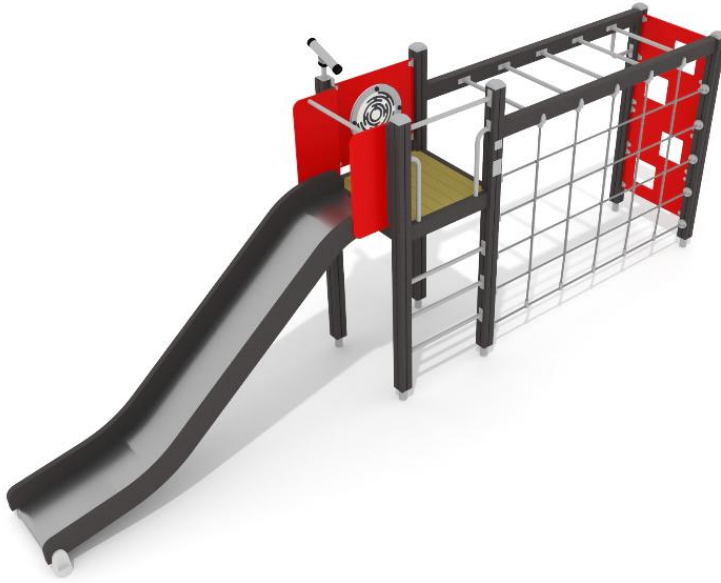

-  Climbing  
2
-  Exercising  
1
-  Play panels  
1
-  Slides  
1

Number of users	7
Product length, mm	900
Product width, mm	5910
Product height, mm	2490
Impact area, m <sup>2</sup>	33.5
Falling space, m <sup>2</sup>	33.5
Max. free fall height, mm	1970
Safety info	EN 1176-1, 3 TÜV
Ropes	