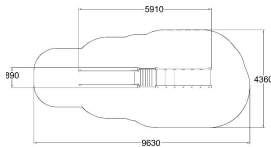

-  Climbing
3
-  Exercising
1
-  Meeting points
1
-  Play panels
1
-  Slides
1
-  Towers
2

Impact area, m ²	33
Max. free fall height, mm	1970
Safety info	EN 1176-1, (3) TÜV
Ropes	