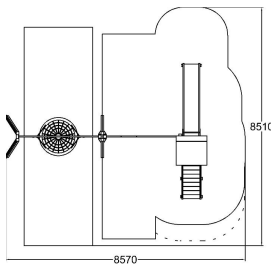

-  Meeting points
1
-  Roofs
1
-  Slides
1
-  Swinging
2
-  Towers
1

User age	1+
Number of users	9
Product length, mm	7190
Product width, mm	4840
Product height, mm	3350
Impact area, m ²	55
Falling space, m ²	57
Height required, mm	4350
Max. free fall height, mm	1470
Safety info	EN 1176-1, 2, 3 TÜV