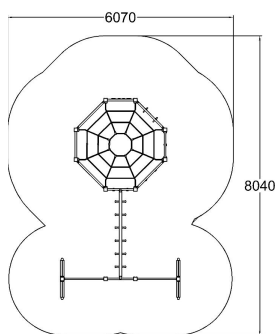

-  Climbing
1
-  Slides
1
-  Towers
1

User age	1+
Number of users	4
Product length, mm	3300
Product width, mm	1050
Product height, mm	2850
Impact area, m ²	19.1
Falling space, m ²	21.3
Max. free fall height, mm	1000
Safety info	EN 1176-1, 3 TÜV