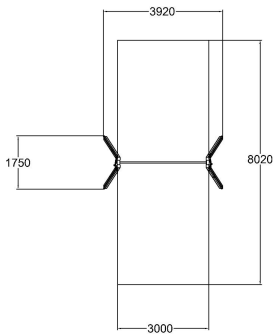

BLACK-TAILED GODWIT SWING HIGH

Product length, mm	1750
Product width, mm	3920
Product height, mm	2810
Impact area, m ²	24
Falling space, m ²	24
Max. free fall height, mm	1400
Safety info	EN 1176-1, 2 TÜV