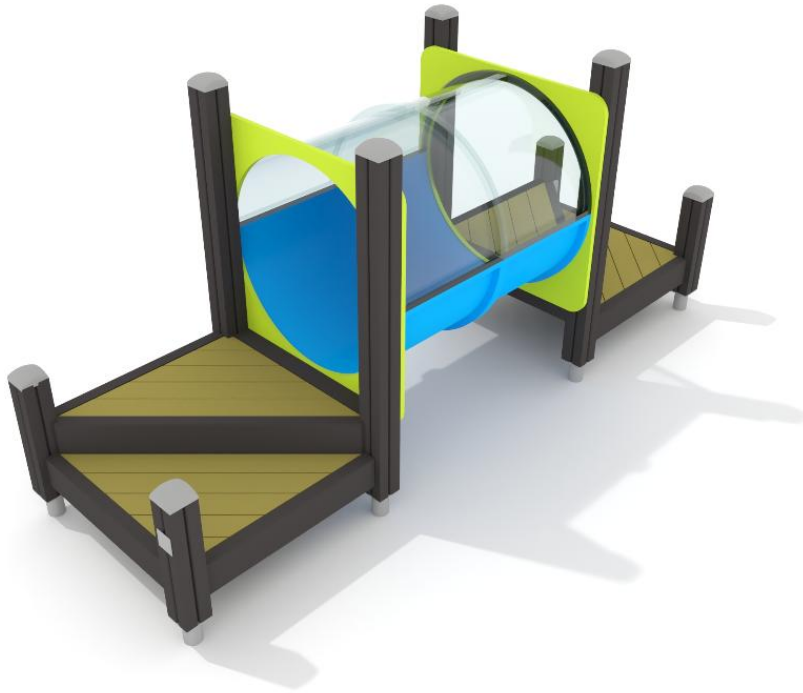

MINI 4 TOWER PLAY

-  Bridges
1
-  Climbing
2
-  Crawling
1
-  Slides
1
-  Towers
4

User age	1+
Number of users	10
Product length, mm	4510
Product width, mm	4030
Product height, mm	2000
Impact area, m ²	40.2
Falling space, m ²	42
Max. free fall height, mm	1900
Safety info	EN 1176-1, 3 TÜV
Ropes	