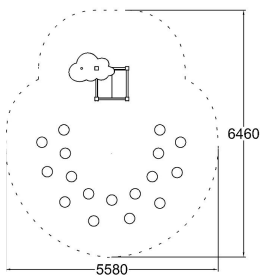

-  Meeting points
1
-  Roofs
1
-  Towers
1

User age	1+
Number of users	20
Product length, mm	4520
Product width, mm	3880
Product height, mm	3360
Impact area, m ²	1
Falling space, m ²	13
Height required, mm	4360
Max. free fall height, mm	580
Safety info	EN 1176-1 TÜV