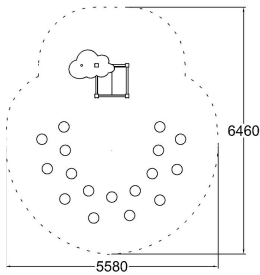

-  Meeting points  
1
-  Roofs  
1
-  Towers  
1

User age	1+
Number of users	20
Product length, mm	4520
Product width, mm	3880
Product height, mm	3360
Impact area, m <sup>2</sup>	1
Falling space, m <sup>2</sup>	13
Height required, mm	4360
Max. free fall height, mm	580
Safety info	EN 1176-1 TÜV