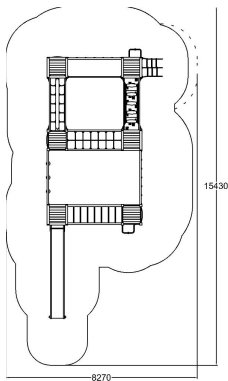

-  Balancing
2
-  Bridges
3
-  Climbing
7
-  Meeting points
6
-  Roofs
3
-  Slides
1
-  Towers
6

User age	4+
Number of users	35
Product length, mm	11610
Product width, mm	5020
Product height, mm	3820
Impact area, m ²	96
Falling space, m ²	97
Height required, mm	4820
Max. free fall height, mm	2570
Safety info	EN 1176-1, 3 TÜV
Ropes	