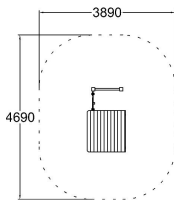

-  Meeting points
1
-  Play panels
2
-  Roofs
1
-  Towers
1

User age	1+
Number of users	5
Product length, mm	1840
Product width, mm	1090
Product height, mm	1720
Falling space, m ²	16
Height required, mm	2720
Safety info	EN 1176-1 TÜV