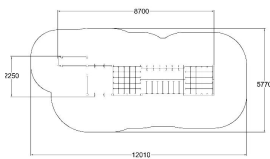

 Balancing
1 Climbing
6 Exercising
6 Meeting points
2

Max. free fall height, mm	2350
Safety info	EN 1176-1 TÜV
Ropes	