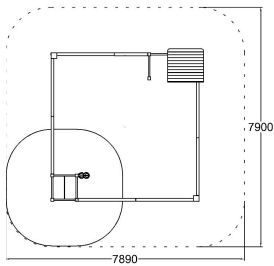

SANDBOX WITH SAND PLAY

Impact area, m ²	13
Max. free fall height, mm	660
Safety info	EN 1176-1 TÜV