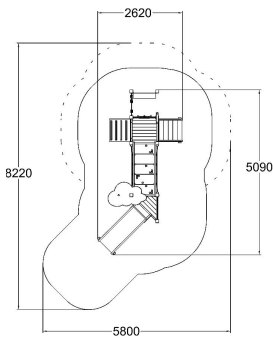

-  Bridges
1
-  Climbing
1
-  Meeting points
1
-  Play panels
3
-  Roofs
1
-  Slides
1
-  Towers
2

User age	1+
Number of users	11
Product length, mm	5090
Product width, mm	2620
Product height, mm	2810
Impact area, m ²	27
Falling space, m ²	32.8
Height required, mm	3810
Max. free fall height, mm	1000
Safety info	EN 1176-1, 3 TÜV
Installation time (for 1), h	12
Ropes	