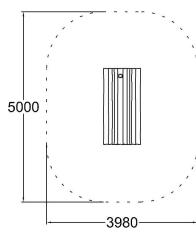

-  Meeting points  
1
-  Play panels  
3
-  Roofs  
1

User age	1+
Number of users	7
Falling space, m <sup>2</sup>	18
Height required, mm	3330
Safety info	EN 1176-1 TÜV