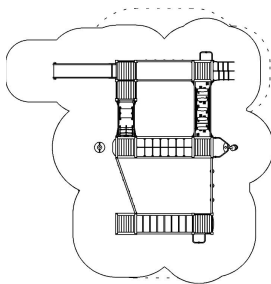

-  Bridges  
3
-  Climbing  
8
-  Dynamic  
1
-  Meeting points  
6
-  Roofs  
4
-  Slides  
1
-  Towers  
6

User age	4+
Product length, mm	7950
Product width, mm	7590
Product height, mm	4700
Impact area, m <sup>2</sup>	90
Falling space, m <sup>2</sup>	95
Height required, mm	5700
Max. free fall height, mm	2570
Safety info	EN 1176-1, 3 TÜV
Ropes	