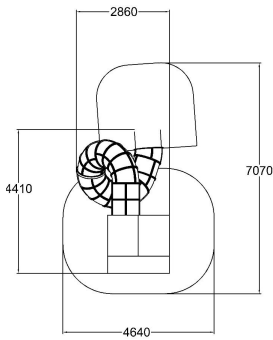

-  Climbing  
1
-  Play panels  
3
-  Slides  
1
-  Towers  
4

User age	3+
Number of users	25
Product length, mm	4410
Product width, mm	2760
Product height, mm	4540
Impact area, m <sup>2</sup>	23.3
Falling space, m <sup>2</sup>	23.3
Max. free fall height, mm	1470
Safety info	EN 1176-1, 3 TÜV