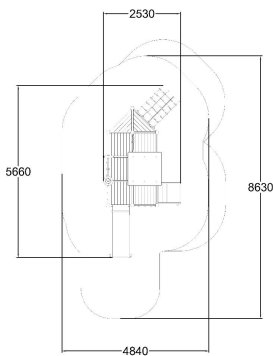

-  Climbing
2
-  Play panels
8
-  Roofs
1
-  Slides
1
-  Towers
1

User age	1+
Number of users	17
Product length, mm	5660
Product width, mm	2530
Product height, mm	2740
Impact area, m ²	33
Falling space, m ²	37
Height required, mm	3740
Safety info	EN 1176-1, 3 TÜV