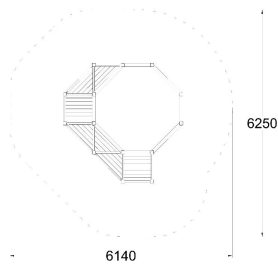

# SANDBOX WITH PATIO

User age	1+
Number of users	15
Impact area, m <sup>2</sup>	3
Max. free fall height, mm	240
Safety info	EN 1176-1 TÜV