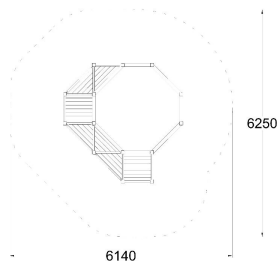

# SANDBOX WITH PATIO

User age	1+
Number of users	15
Impact area, m <sup>2</sup>	3
Max. free fall height, mm	240
Safety info	EN 1176-1 TÜV