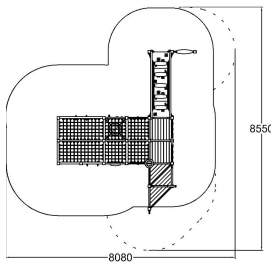

-  Bridges
1
-  Climbing
4
-  Play panels
8

User age	3+
Number of users	22
Product length, mm	4900
Product width, mm	5770
Product height, mm	1970
Impact area, m ²	42
Falling space, m ²	49
Height required, mm	4000
Max. free fall height, mm	1970
Safety info	EN 1176-1 TÜV
Ropes	