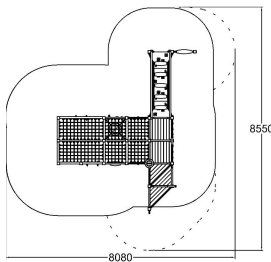

-  Bridges  
1
-  Climbing  
4
-  Play panels  
8

User age	3+
Number of users	22
Product length, mm	4900
Product width, mm	5770
Product height, mm	1970
Impact area, m <sup>2</sup>	42
Falling space, m <sup>2</sup>	49
Height required, mm	4000
Max. free fall height, mm	1970
Safety info	EN 1176-1 TÜV
Ropes	