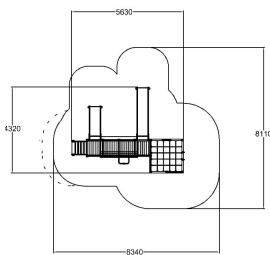

-  Climbing  
4
-  Exercising  
2
-  Play panels  
1
-  Roofs  
1
-  Slides  
3

User age	1+
Number of users	18
Product length, mm	5630
Product width, mm	4310
Product height, mm	3320
Impact area, m <sup>2</sup>	48.8
Falling space, m <sup>2</sup>	50.9
Max. free fall height, mm	1970
Safety info	EN 1176-1, 3 TÜV
Ropes	