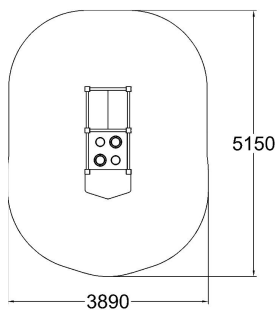

KITCHEN PLAY TABLE

User age	1+
Number of users	6
Max. free fall height, mm	570
Safety info	EN 1176-1 TÜV