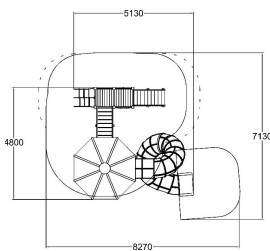

-  Climbing
2
-  Meeting points
2
-  Play panels
2
-  Slides
1
-  Towers
1

Product length, mm	5130
Product width, mm	4800
Product height, mm	5140
Impact area, m ²	38
Falling space, m ²	41.4
Max. free fall height, mm	1470
Safety info	EN 1176-1, 3 TÜV
Ropes	