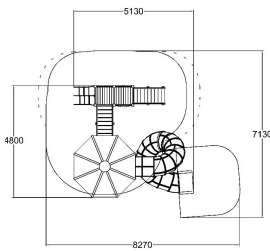

-  Climbing
2
-  Meeting points
2
-  Play panels
2
-  Slides
1
-  Towers
1

Product length, mm	5130
Product width, mm	4800
Product height, mm	5140
Impact area, m ²	38
Falling space, m ²	41.4
Max. free fall height, mm	1470
Safety info	EN 1176-1, 3 TÜV
Ropes	