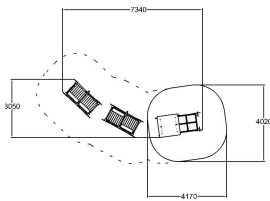

-  Crawling
1
-  Meeting points
4
-  Play panels
2
-  Roofs
1

User age	1+
Number of users	11
Product length, mm	3040
Product width, mm	7340
Product height, mm	2210
Impact area, m ²	16.6
Falling space, m ²	37.5
Max. free fall height, mm	590
Safety info	EN 1176-1:2017 TÜV