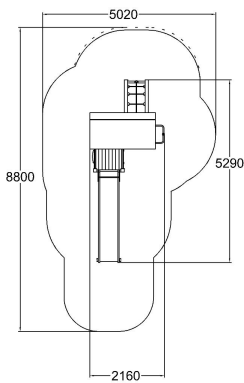

 Climbing
3

 Play panels
2

 Slides
2

 Towers
2

User age	3+
Product length, mm	5290
Product width, mm	2160
Impact area, m ²	31
Max. free fall height, mm	1470
Safety info	EN 1176-1, 4 TÜV
Ropes	