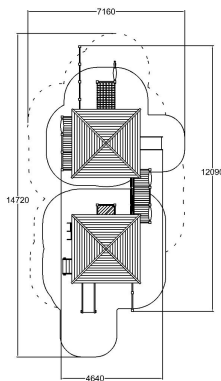

FARM HOUSE AND BARN

-  Climbing
3
-  Crawling
1
-  Meeting points
2
-  Play panels
12
-  Roofs
2
-  Slides
2

User age	1+
Number of users	-
Product length, mm	12090
Product width, mm	4640
Product height, mm	3100
Impact area, m ²	60
Max. free fall height, mm	870
Safety info	EN 1176-1, 3:2017
Ropes	