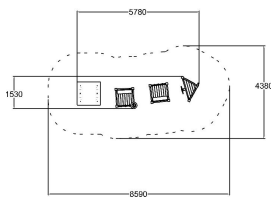

Meeting points
2

Play panels
3

User age	1+
Number of users	10
Product length, mm	1530
Product width, mm	5780
Product height, mm	2220
Falling space, m ²	30.6
Max. free fall height, mm	590
Safety info	EN 1176-1:2017 TÜV