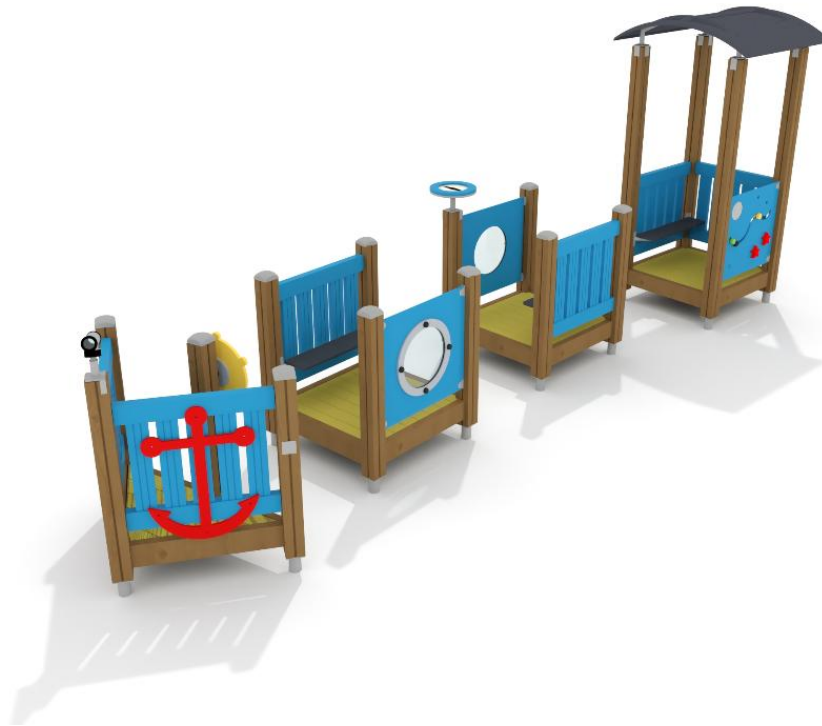

Meeting points
2

Play panels
3

User age	1+
Number of users	10
Product length, mm	1530
Product width, mm	5780
Product height, mm	2220
Falling space, m ²	30.6
Max. free fall height, mm	590
Safety info	EN 1176-1:2017 TÜV