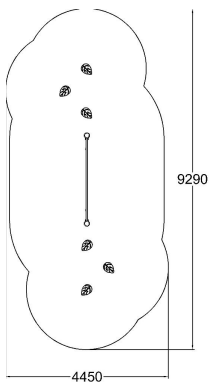

Q14616

LEAF STEP PATH

User age	4+
Number of users	6
Product length, mm	6280
Product width, mm	1480
Product height, mm	2700
Impact area, m ²	24
Falling space, m ²	34
Max. free fall height, mm	510
Safety info	EN 1176-1:2017 TÜV