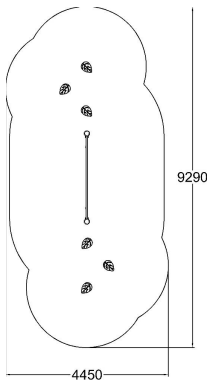

Q14616

LEAF STEP PATH

User age	4+
Number of users	6
Product length, mm	6280
Product width, mm	1480
Product height, mm	2700
Impact area, m ²	24
Falling space, m ²	34
Max. free fall height, mm	510
Safety info	EN 1176-1:2017 TÜV