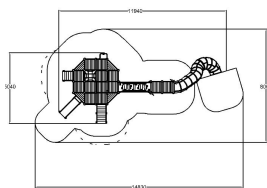

-  Bridges
1
-  Climbing
3
-  Play panels
7
-  Slides
3
-  Towers
2

User age	3+
Number of users	42
Product length, mm	11938
Product width, mm	5038
Product height, mm	5207
Impact area, m ²	66.9
Falling space, m ²	70
Max. free fall height, mm	2020
Safety info	EN 1176-1, 3 TÜV
Ropes	