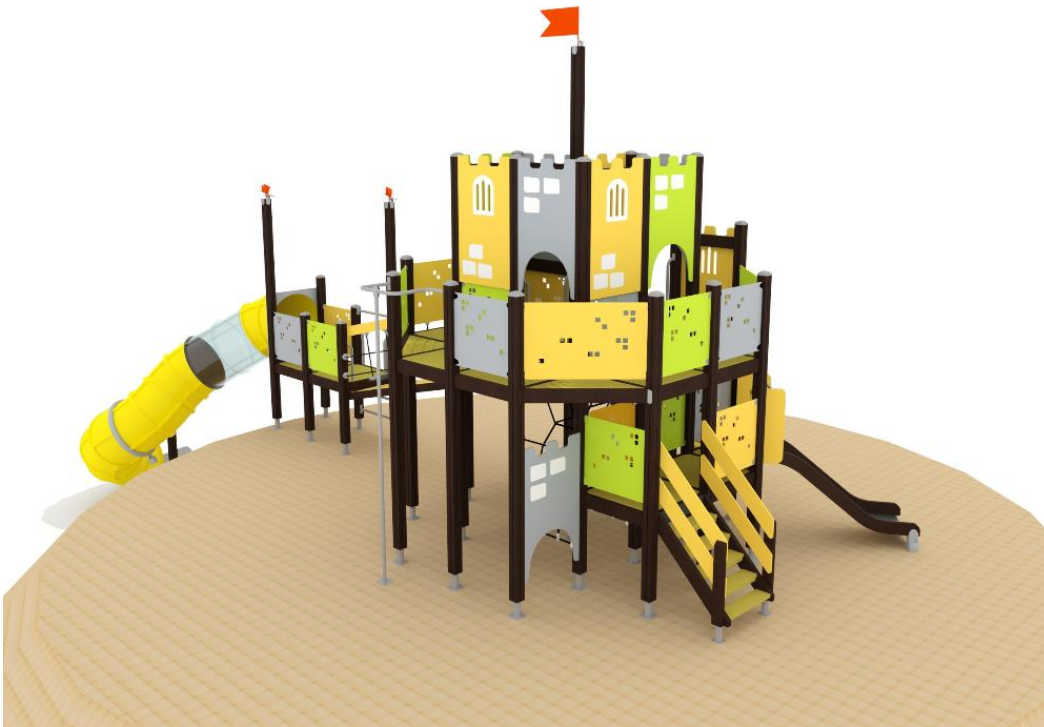

-  Bridges
1
-  Climbing
3
-  Play panels
7
-  Slides
3
-  Towers
2

User age	3+
Number of users	42
Product length, mm	11938
Product width, mm	5038
Product height, mm	5207
Impact area, m ²	66.9
Falling space, m ²	70
Max. free fall height, mm	2020
Safety info	EN 1176-1, 3 TÜV
Ropes	