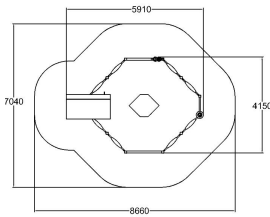

-  Dynamic
2
-  Meeting points
1
-  Roofs
1
-  Sandplay
1
-  Towers
4

Product length, mm	5910
Product width, mm	4150
Falling space, m ²	44.7
Max. free fall height, mm	400
Safety info	EN 1176-1 TÜV