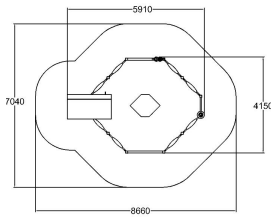

-  Dynamic
2
-  Meeting points
1
-  Roofs
1
-  Sandplay
1
-  Towers
4

Product length, mm	5910
Product width, mm	4150
Falling space, m ²	44.7
Max. free fall height, mm	400
Safety info	EN 1176-1 TÜV