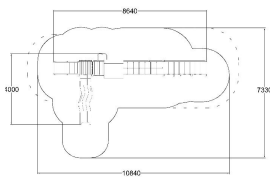

-  Climbing  
4
-  Exercising  
2
-  Meeting points  
2
-  Play panels  
2
-  Roofs  
1
-  Slides  
2
-  Towers  
3

Impact area, m <sup>2</sup>	50
Max. free fall height, mm	1970
Safety info	EN 1176-1, (3) TÜV
Ropes	